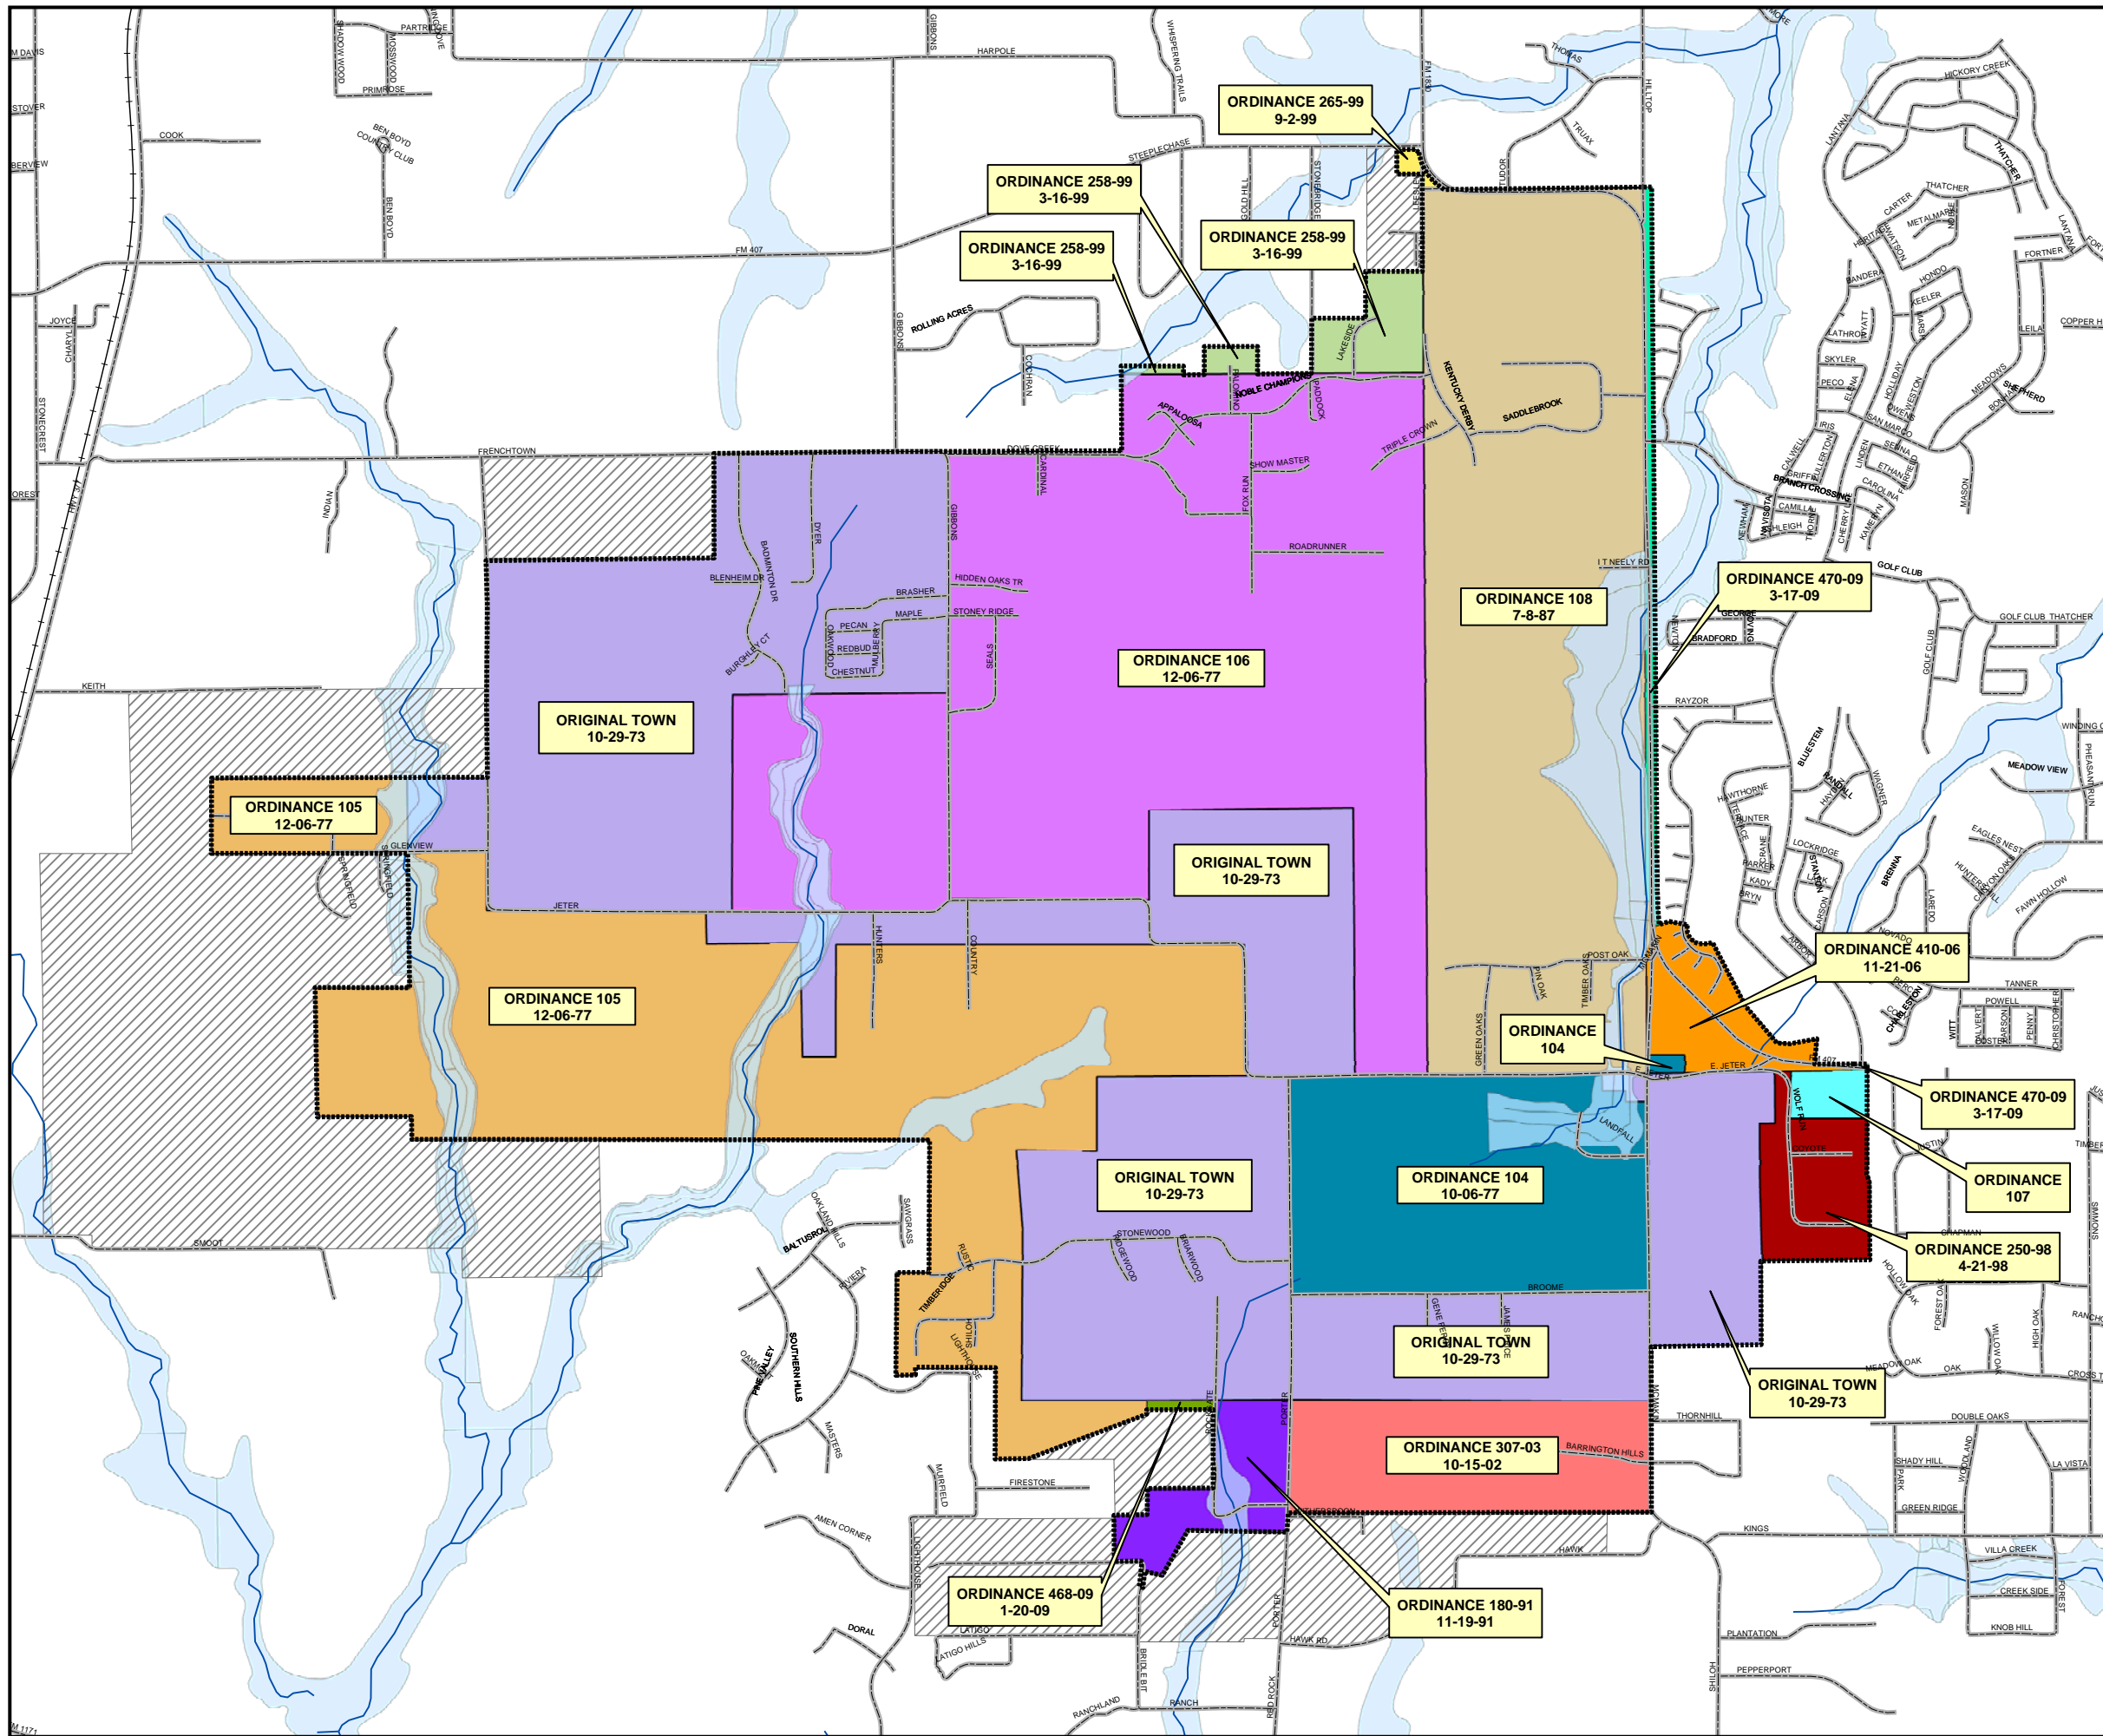

TOWN OF BARTONVILLE, TEXAS ANNEXATION/ TOWN LIMIT MAP

Legend

- Original Town 1973
- Ordinance 104
- Ordinance 105
- Ordinance 106
- Ordinance 107
- Ordinance 108
- Ordinance 180-91
- Ordinance 250-98
- Ordinance 258-99
- Ordinance 265-99
- Ordinance 307-03
- Ordinance 410-06
- Ordinance 468-09
- Ordinance 470-09
- Bartonville ETJ
- Floodplain
- Bartonville Town Limits
- Roads
- Creeks
- Railroads

Date: _____
Signature: _____
(Town Secretary)

NOTE: Official map of municipal boundaries and extraterritorial jurisdiction adopted pursuant to Section 41.001 of the Texas Local Government Code.
The boundaries shown reflect the apportionment agreements with the Cities of Argyle, Denton, Flower Mound, and Double Oak.