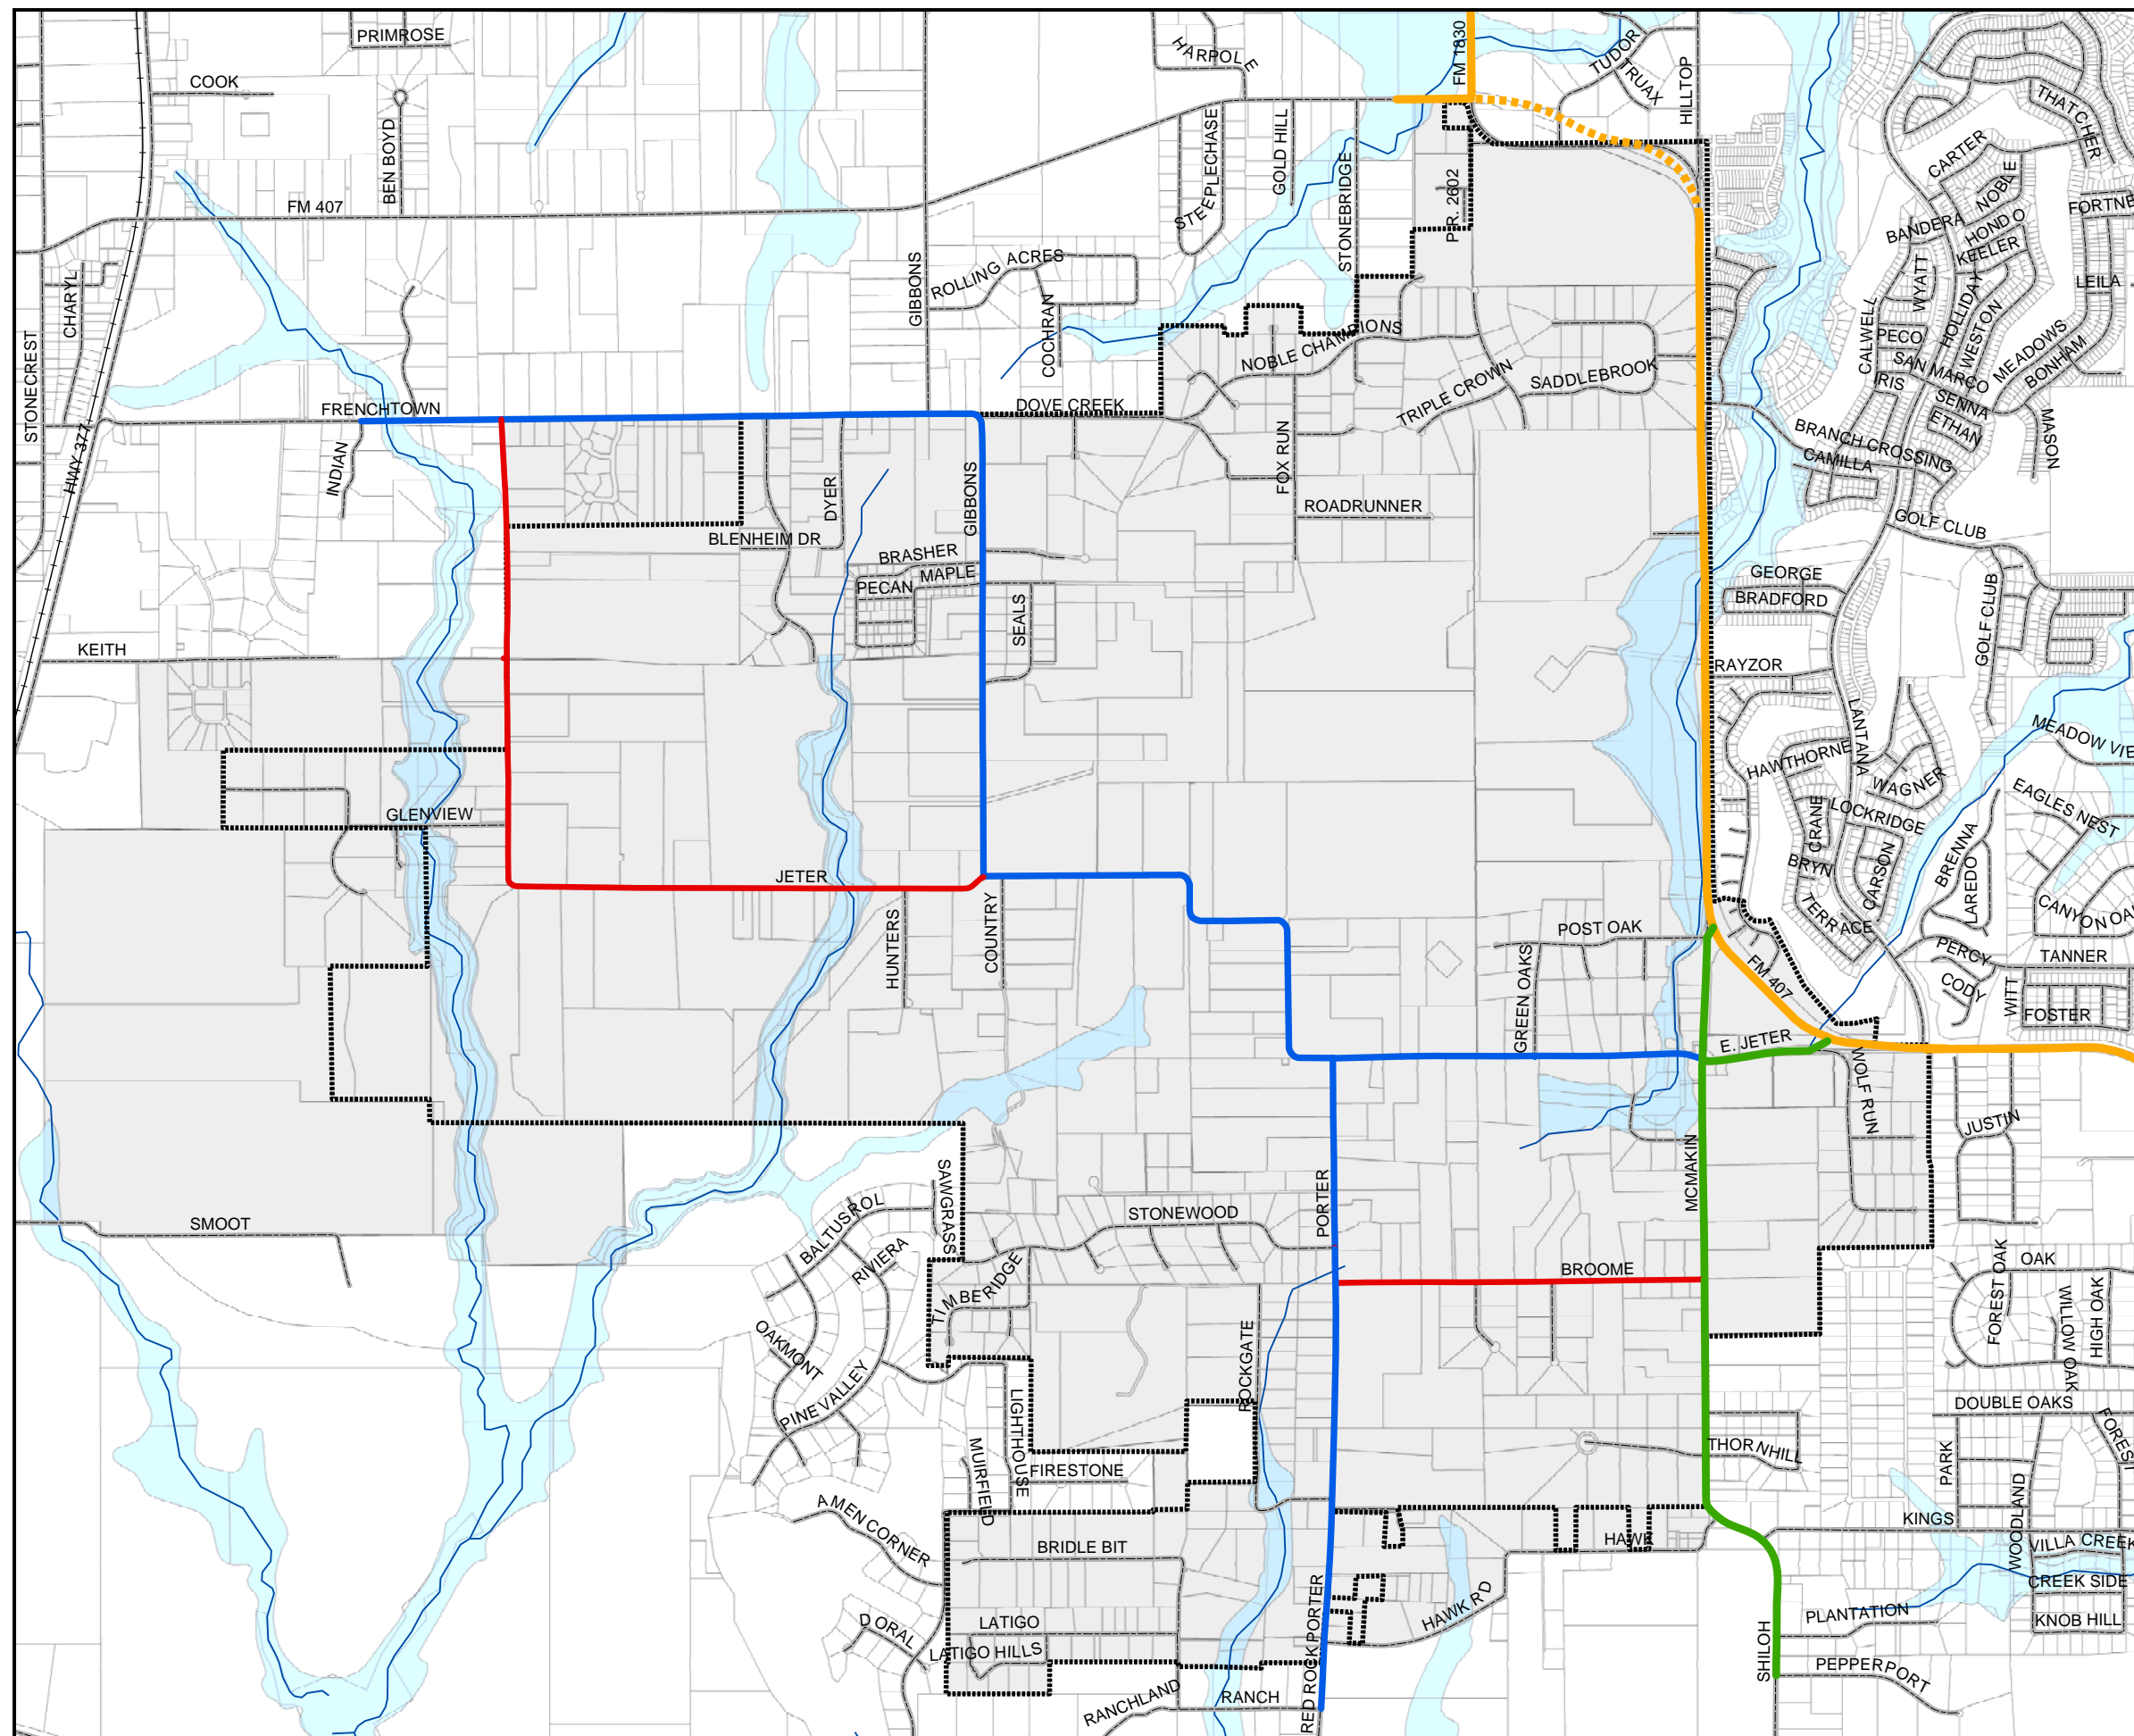

PLATE 4-1
Town of
Bartonville, Texas

THOROUGHFARE PLAN

LEGEND

- Highway
- Highway - Future
- Rural Collector
- Minor Collector
- Local Thoroughfare
- Bartonville Town Limits
- Roads
- Creeks
- Railroads
- Floodplain
- Parcels

NOTE: A comprehensive plan shall not constitute zoning regulations or establish zoning district boundaries.

NOVEMBER 2012

This product is for informational purposes and may not have been prepared for or be suitable for legal, engineering, or surveying purposes. It does not represent an on-the-ground survey and represents only the approximate relative location of property boundaries.